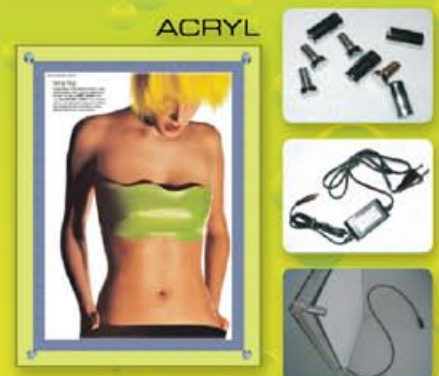

Snap frame, fluoro tubes
4 sizes available - 400 x 600 (\$210)
to 600 x 1060 (\$460)

LBOX2T

Snap frame, fluoro tubes
7 sizes available - 550 x 800 (\$395)
to 600 x 2500 (\$1,290)

LBOX3DT

Double sided, snap frame, fluoro tubes
7 sizes available - 400 x 600 (\$370)
to 450 x 1000 (\$560)

LBOX4T

Magnetic frame, fluoro tubes
6 sizes available - 400 x 600 (\$250)
to 700 x 1060 (\$645)

LBOX5C

Magnetic frame, CFL illumination
2 sizes available - 503 x 677 (\$435)
and 677 x 924 (\$770)

LBOX6L

Crystal frame, LED illumination
2 sizes available - 290 x 380 (\$255)
and 470 x 610 (\$360)